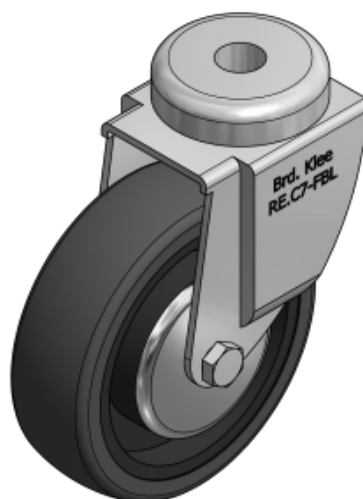

# Data Sheet

Article number: 2314452246

Description: E+G rubber wheel 452246  
RE.C7-040-FBL Turning plate without brake

## Measures

b3	= 24
D	= 40
d1	= 35
d2	= 10
H	= 59
I3	= 18
N	= 300
Weight	= 110