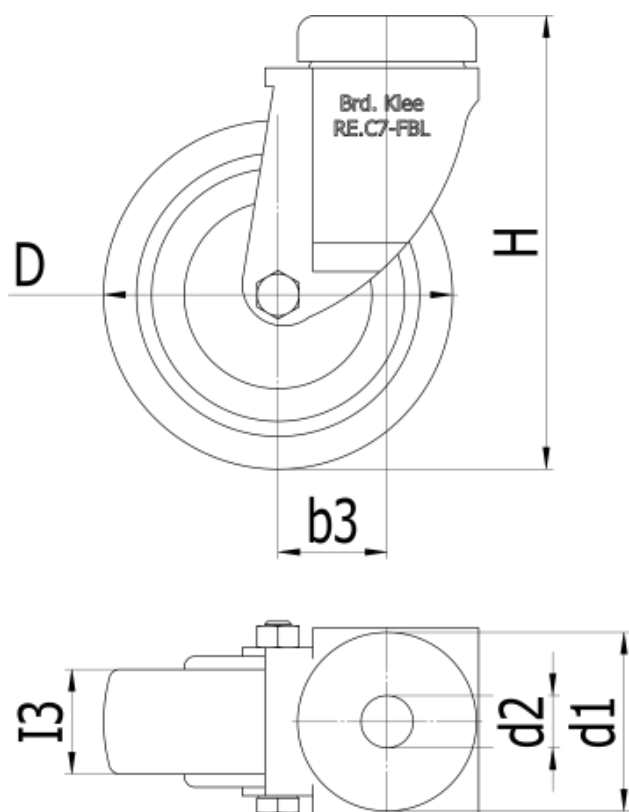

# Data Sheet

Article number: 2314452246

Description: E+G rubber wheel 452246  
RE.C7-040-FBL Turning plate without brake

## Measures

b3	= 24
D	= 40
d1	= 35
d2	= 10
H	= 59
I3	= 18
N	= 300
Weight	= 110